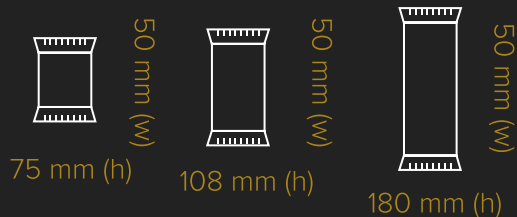

BATON BARS

choose between:

41%
MILK
CHOCOLATE

71%
DARK
VEGAN
CHOCOLATE

NEW FOR
2020

PRODUCT: Choose between Milk Chocolate (41% cocoa) or Vegan Dark Chocolate (71% cocoa)
Three sized bars come wrapped in full colour Kraft Film.