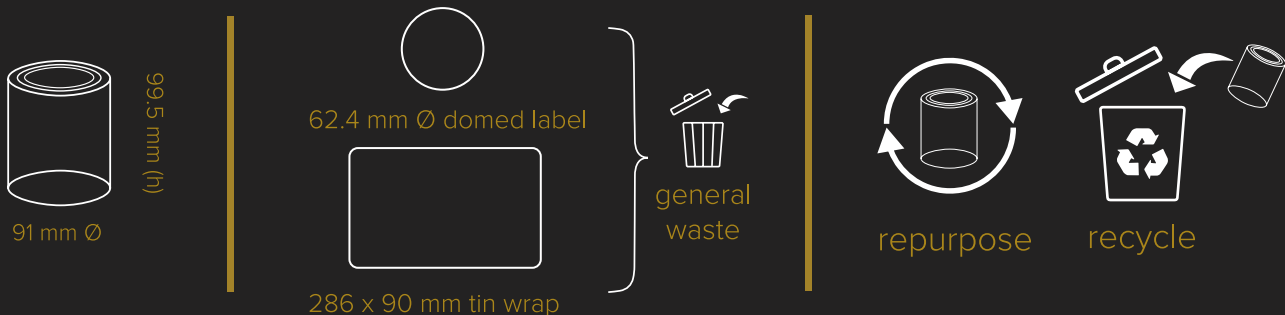

MONEY TINS

PRODUCT: A white Money Tin filled with foil wrapped chocolate coins. Branded with a dome label and full colour wrap.

LUMPS OF COAL

NEW FOR
2020

PRODUCT: A large festive tin filled with 'Lumps of Coal'. Delicious milk chocolate coated honeycomb rocks. Branded with a full colour dome label and wrap.