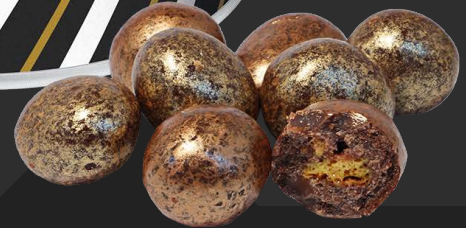

MONEY TINS

PRODUCT: A white Money Tin filled with foil wrapped chocolate coins. Branded with a dome label and full colour wrap.

LUMPS OF COAL

NEW FOR
2020

PRODUCT: A large festive tin filled with 'Lumps of Coal'. Delicious milk chocolate coated honeycomb rocks. Branded with a full colour dome label and wrap.