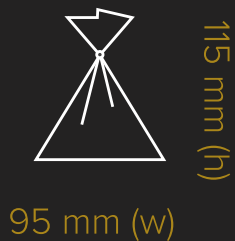

PRODUCT: Small stylish Organza Bags come in a range of colours and fillings. Branded with a full colour card tag.