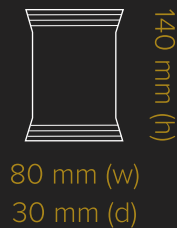

50 mm³

145 x 45 mm
paper wrap, covering
three whole sides

compostable

recycle

BATON BARS

choose between:

41%
MILK
CHOCOLATE

71%
DARK
VEGAN
CHOCOLATE

GOLD CAVIAR TIN

PRODUCT: A shiny gold Caviar Tin filled with a mix of chocolate pearls. Branded with a full colour shiny wrap and dome label.

73 mm Ø

21 mm (h)

25.5 mm domed sticker

151 x 53 mm shiny media wrap