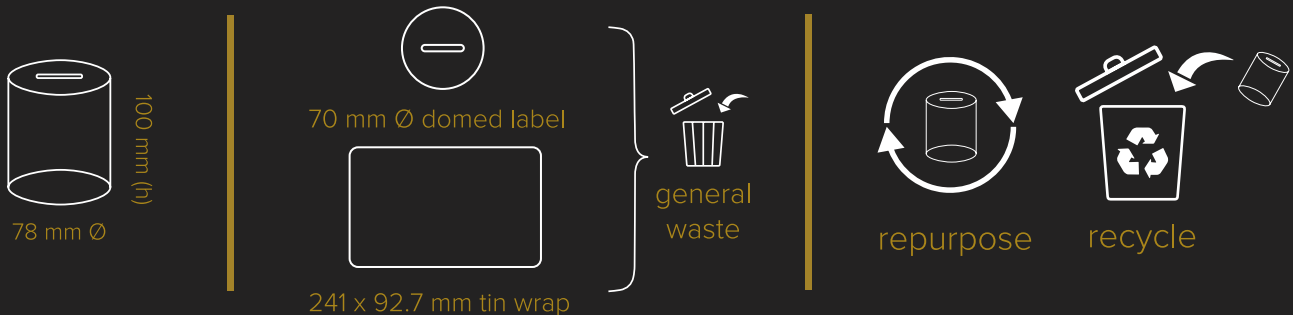

PRODUCT: A white Money Tin filled with foil wrapped chocolate coins. Branded with a dome label and full colour wrap.