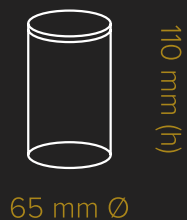

68 mm Ø

80 x 40 mm
fold out card tag

repurpose

recycle

TREAT TINS

PRODUCT: Choose between our White Treat Tin and our Sunray Treat Tin. Both come filled with mini shortbread or Quality Street chocolate.

102 mm Ø
(both tins)

44 mm (h)

White
Treat Tin
63.5 Ø mm
domed label

Sunray
Treat Tin
48 Ø mm
domed label

repurpose

recycle

SNACK TINS

PRODUCT: A white Snack Tin filled with Quality Street, Mini Shortbreades or Mini Mince Pies. Branded with a dome label and full colour wrap.